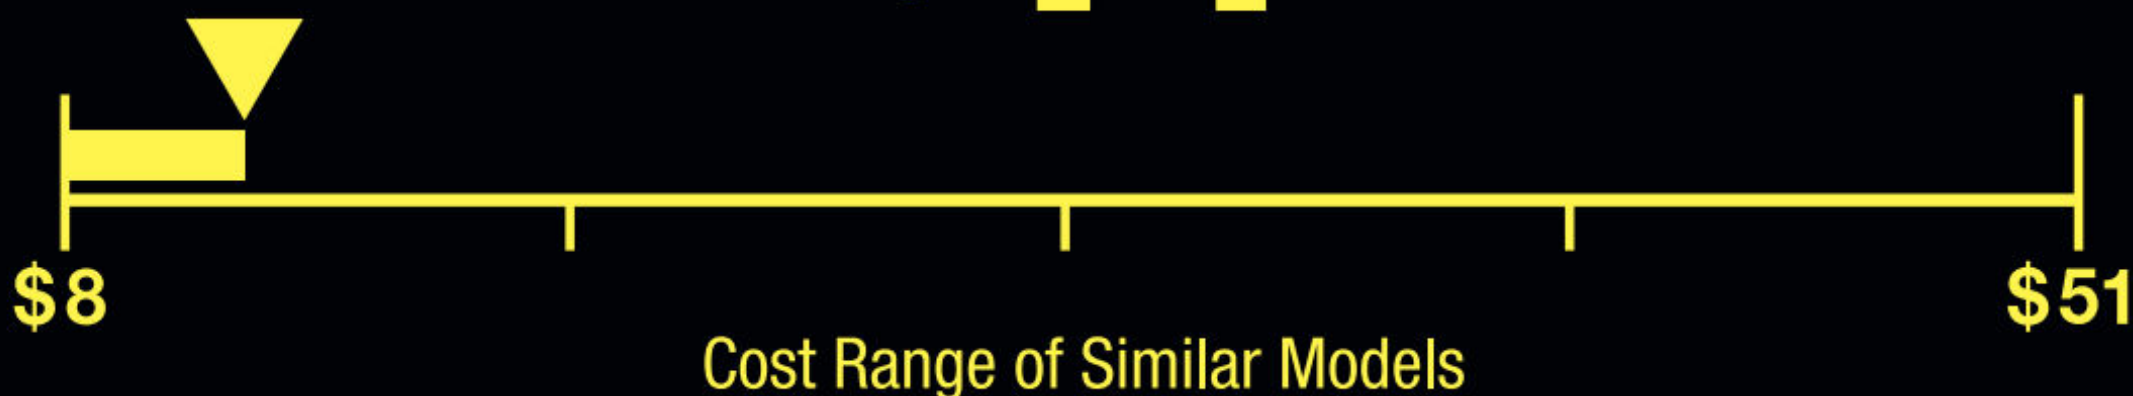

## Estimated Yearly Energy Cost (when used with an electric water heater)

# \$14