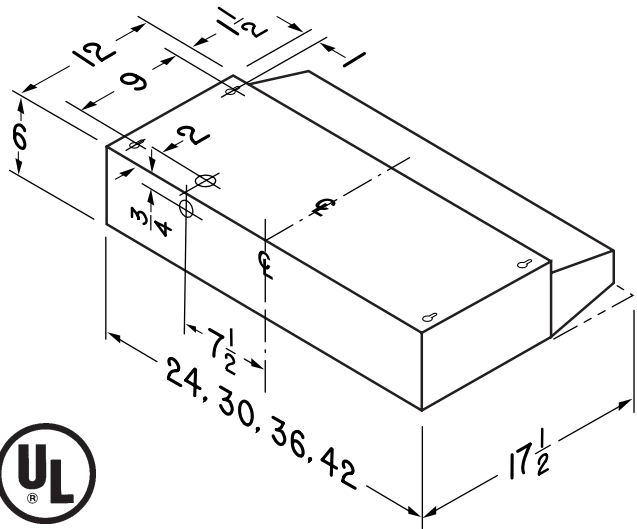

TYPICAL SPECIFICATION

Range hood shall be Broan Model 41000.

Unit shall be non-ducted and have a non-ducted filter.

Motor to be permanently lubricated. RPM not to exceed 2850.

Unit shall have a two-speed fan switch and separate light switch.

Sides shall be mitered and bottom edge hemmed – with no sharp edges.

Unit shall be U.L. listed.