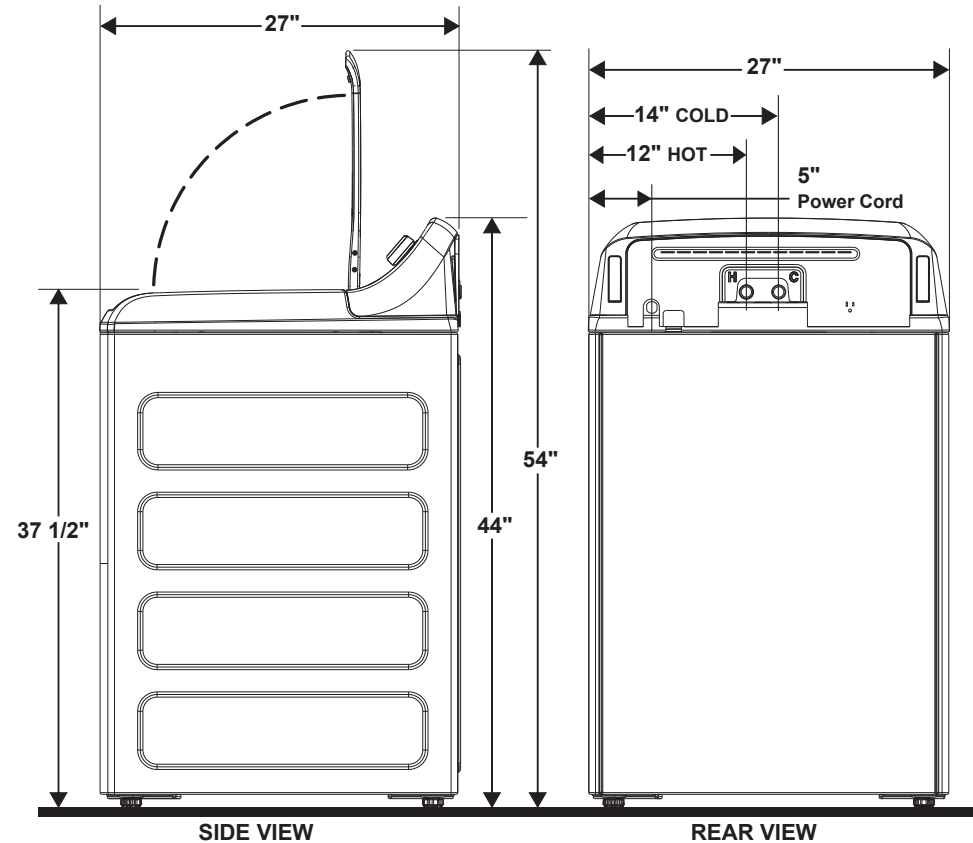

GTW335ASN

GE® 4.2 DOE Cu. Ft. Capacity Stainless Steel Basket Washer

DIMENSIONS AND INSTALLATION INFORMATION (IN INCHES)

CIRCUIT REQUIREMENTS: An individual, properly-grounded branch circuit, with a three-prong grounding-type receptacle, protected by a 15 or 20 amp circuit breaker or a time-delay fuse, is required.

ELECTRICAL RATING:

120V, 60Hz

WASHER NOTE:

Washer wall outlet must be located within 36" of service cord entry. Wall outlet must not be located behind dryer.

INSTALLATION INFORMATION:

Before installing, consult installation instructions packed with your washer.

For answers to your Monogram, GE Café™ Series, GE Profile™ Series or GE Appliances product questions, visit our website at geappliances.com or call GE Answer Center® Service, 800.626.2000.

Specification Created 1/19