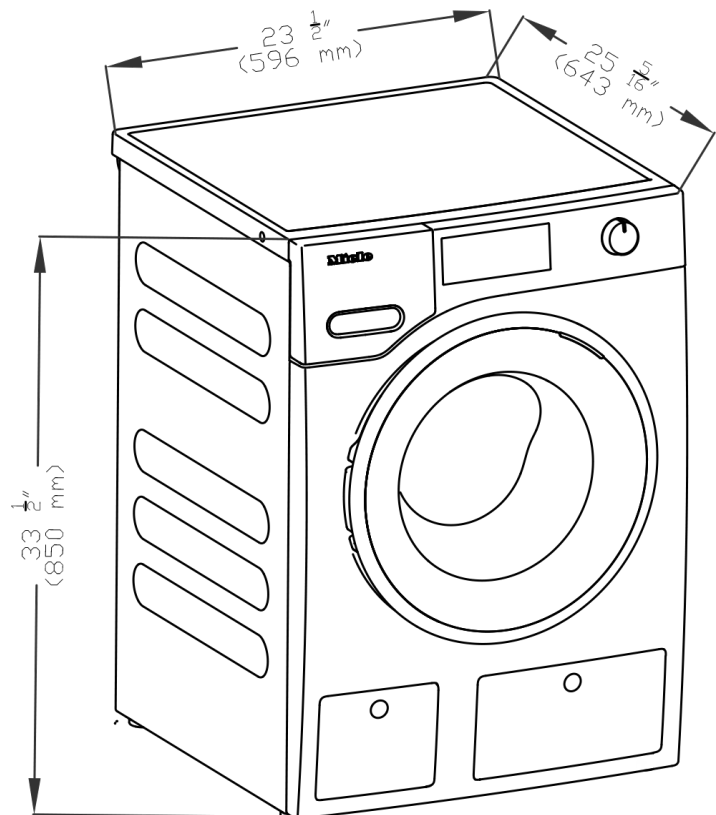

WXD 160 WCS Classic Washing Machine

Features:

- HoneyComb drum (2.26 ft³ capacity; 17.6 lbs)
- 11 Wash Programs including SoftSteam option
- DirectSensor user interface
- WiFiConn@ct and Mobile Control
- CapDos
- Add Laundry feature
- 1600 rpm max spin speed

MATERIAL #	EAN #	UMRP	RETAIL
11614070	4002516377009	\$1,199	\$1,399

SPECIFICATIONS	
Overall Unit Dimensions	23 ¹ / ₂ " (596 mm) W x 33 ¹ / ₂ " - 34 ³ / ₄ " (850 - 882 mm) H x 25 ⁵ / ₁₆ " (643 mm) D
Niche	
Minimum Cabinet Niche Opening	23 ³ / ₄ " (603 mm) W x 33 ⁵ / ₈ " (854 mm) H x 24" (610 mm) D
Plumbing	
Water Supply Requirements	<ul style="list-style-type: none"> • Cold or Hot (max 140°F/60°C) water connection • Male 3/4" GHT fitting • Water pressure range 14.5 psi (1 bar) and 145 psi (10 bar)
Water Connection Line	Length: 5 ft 3 in. (1.6 m) Female 3/4" GHT fitting
Drain Hose (Supplied)	Length: 5 ft (1.5 m)
Electrical	
Electrical Requirements	110 V / 120 V, 60 Hz, 15 Amps
Power Cord	NEMA 5-15 plug, 6 ft 6 in. (2 m)
Shipping	
Shipping Weight	221 lbs (100 kg)
Shipping Dimensions	26" W x 37" H x 27 ³ / ₁₆ " D

PRODUCT DIMENSIONS

ADDITIONAL PRODUCT

DIMENSIONS

Side View

Rear View

NICHE DIMENSIONS

OPTIONAL ACCESSORIES

WTV502