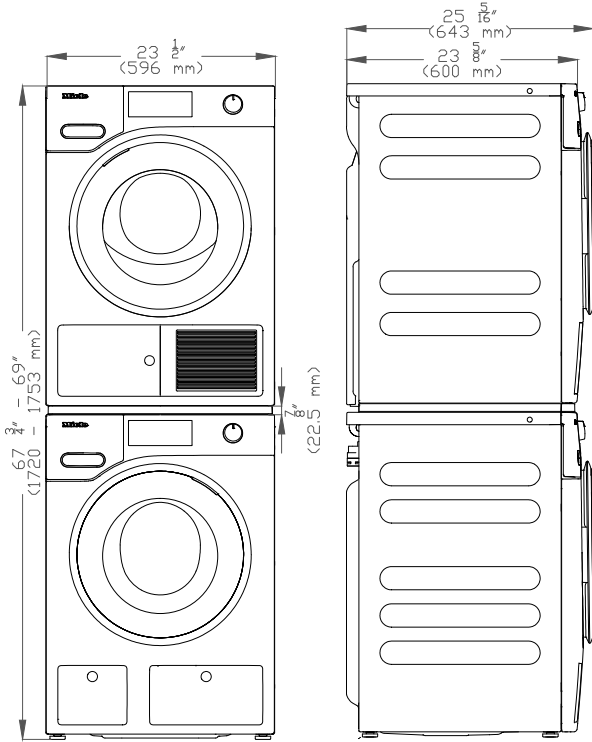

OPTIONAL ACCESSORIES

WTV502

Material# 9256140