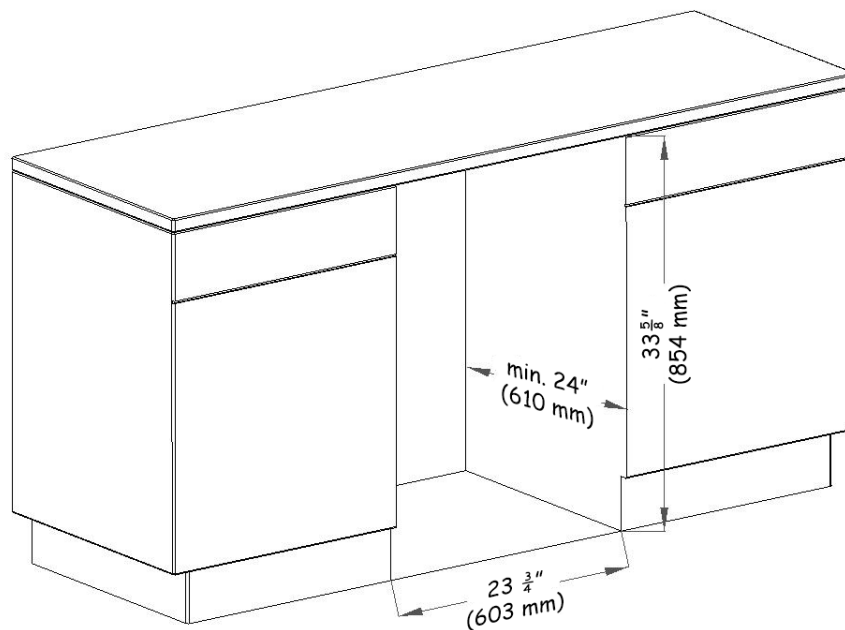

MATERIAL #	EAN #	UMRP	RETAIL
11614070	4002516377009	\$1,199	\$1,399

SPECIFICATIONS	
Overall Unit Dimensions	23 ¹ / ₂ " (596 mm) W x 33 ¹ / ₂ " - 34 ³ / ₄ " (850 - 882 mm) H x 25 ⁵ / ₁₆ " (643 mm) D
Niche	
Minimum Cabinet Niche Opening	23 ³ / ₄ " (603 mm) W x 33 ⁵ / ₈ " (854 mm) H x 24" (610 mm) D
Plumbing	
Water Supply Requirements	<ul style="list-style-type: none"> • Cold or Hot (max 140°F/60°C) water connection • Male 3/4" GHT fitting • Water pressure range 14.5 psi (1 bar) and 145 psi (10 bar)
Water Connection Line	Length: 5 ft 3 in. (1.6 m) Female 3/4" GHT fitting
Drain Hose (Supplied)	Length: 5 ft (1.5 m)
Electrical	
Electrical Requirements	110 V / 120 V, 60 Hz, 15 Amps
Power Cord	NEMA 5-15 plug, 6 ft 6 in. (2 m)
Shipping	
Shipping Weight	221 lbs (100 kg)
Shipping Dimensions	26" W x 37" H x 27 ³ / ₁₆ " D

PRODUCT DIMENSIONS

ADDITIONAL PRODUCT

DIMENSIONS

Side View

Rear View

NICHE DIMENSIONS

OPTIONAL ACCESSORIES

WTV502