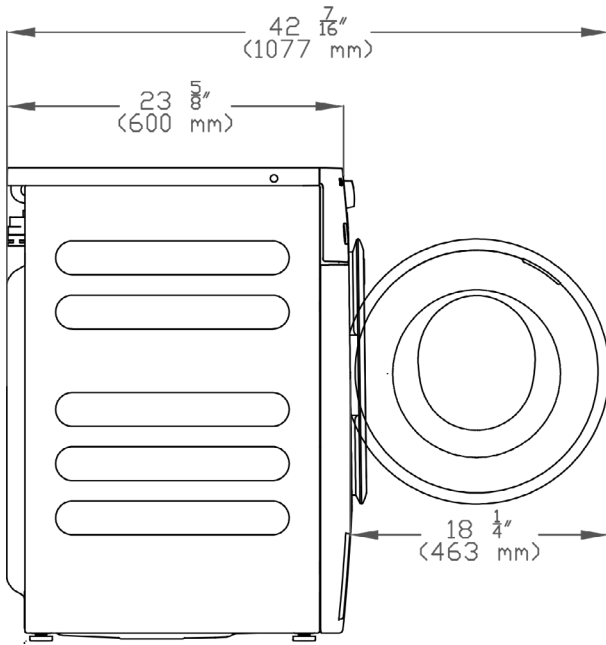

MATERIAL #	EAN #	UMRP	RETAIL
11614070	4002516377009	\$1,199	\$1,399

SPECIFICATIONS	
Overall Unit Dimensions	23 ¹ / ₂ " (596 mm) W x 33 ¹ / ₂ " - 34 ³ / ₄ " (850 - 882 mm) H x 25 ⁵ / ₁₆ " (643 mm) D
Niche	
Minimum Cabinet Niche Opening	23 ³ / ₄ " (603 mm) W x 33 ⁵ / ₈ " (854 mm) H x 24" (610 mm) D
Plumbing	
Water Supply Requirements	<ul style="list-style-type: none"> • Cold or Hot (max 140°F/60°C) water connection • Male 3/4" GHT fitting • Water pressure range 14.5 psi (1 bar) and 145 psi (10 bar)
Water Connection Line	Length: 5 ft 3 in. (1.6 m) Female 3/4" GHT fitting
Drain Hose (Supplied)	Length: 5 ft (1.5 m)
Electrical	
Electrical Requirements	110 V / 120 V, 60 Hz, 15 Amps
Power Cord	NEMA 5-15 plug, 6 ft 6 in. (2 m)
Shipping	
Shipping Weight	221 lbs (100 kg)
Shipping Dimensions	26" W x 37" H x 27 ³ / ₁₆ " D

PRODUCT DIMENSIONS

ADDITIONAL PRODUCT

DIMENSIONS

Side View

Rear View

NICHE DIMENSIONS

OPTIONAL ACCESSORIES

WTV502