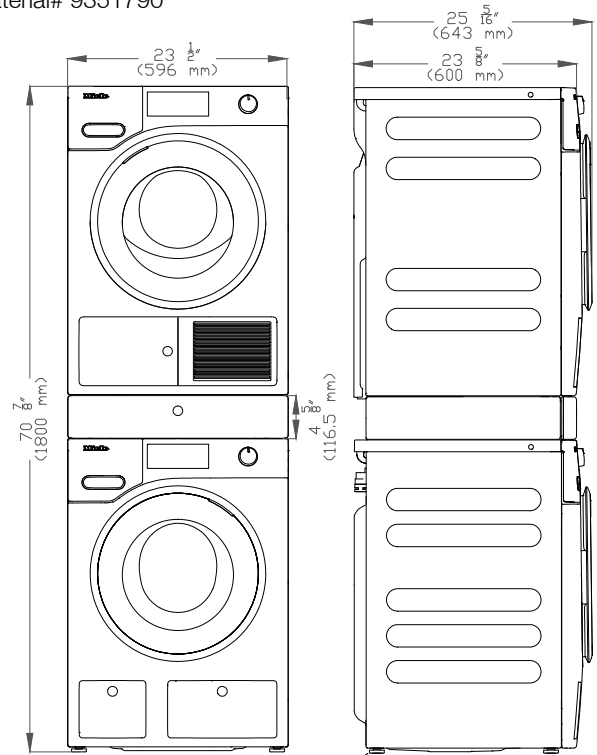

WTV512

Material# 9351790