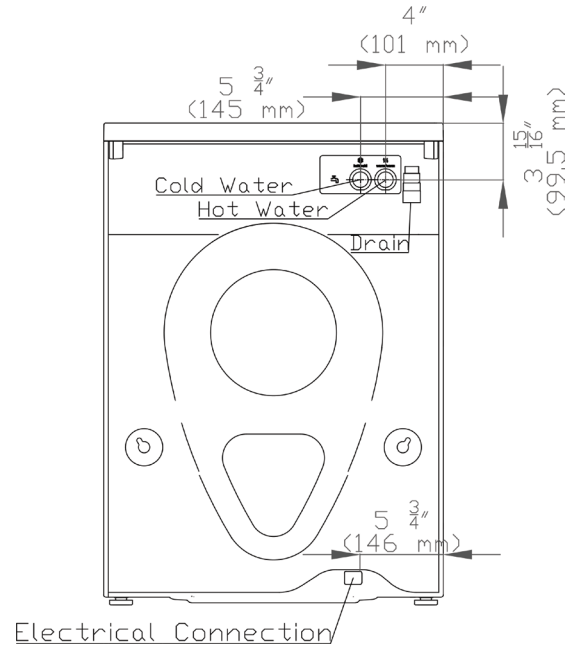

MATERIAL #	EAN #	UMRP	RETAIL
11614070	4002516377009	\$1,199	\$1,399

SPECIFICATIONS	
Overall Unit Dimensions	23 ¹ / ₂ " (596 mm) W x 33 ¹ / ₂ " - 34 ³ / ₄ " (850 - 882 mm) H x 25 ⁵ / ₁₆ " (643 mm) D
Niche	
Minimum Cabinet Niche Opening	23 ³ / ₄ " (603 mm) W x 33 ⁵ / ₈ " (854 mm) H x 24" (610 mm) D
Plumbing	
Water Supply Requirements	<ul style="list-style-type: none"> • Cold or Hot (max 140°F/60°C) water connection • Male 3/4" GHT fitting • Water pressure range 14.5 psi (1 bar) and 145 psi (10 bar)
Water Connection Line	Length: 5 ft 3 in. (1.6 m) Female 3/4" GHT fitting
Drain Hose (Supplied)	Length: 5 ft (1.5 m)
Electrical	
Electrical Requirements	110 V / 120 V, 60 Hz, 15 Amps
Power Cord	NEMA 5-15 plug, 6 ft 6 in. (2 m)
Shipping	
Shipping Weight	221 lbs (100 kg)
Shipping Dimensions	26" W x 37" H x 27 ³ / ₁₆ " D

PRODUCT DIMENSIONS

ADDITIONAL PRODUCT

DIMENSIONS

Side View

Rear View

NICHE DIMENSIONS

OPTIONAL ACCESSORIES

WTV502